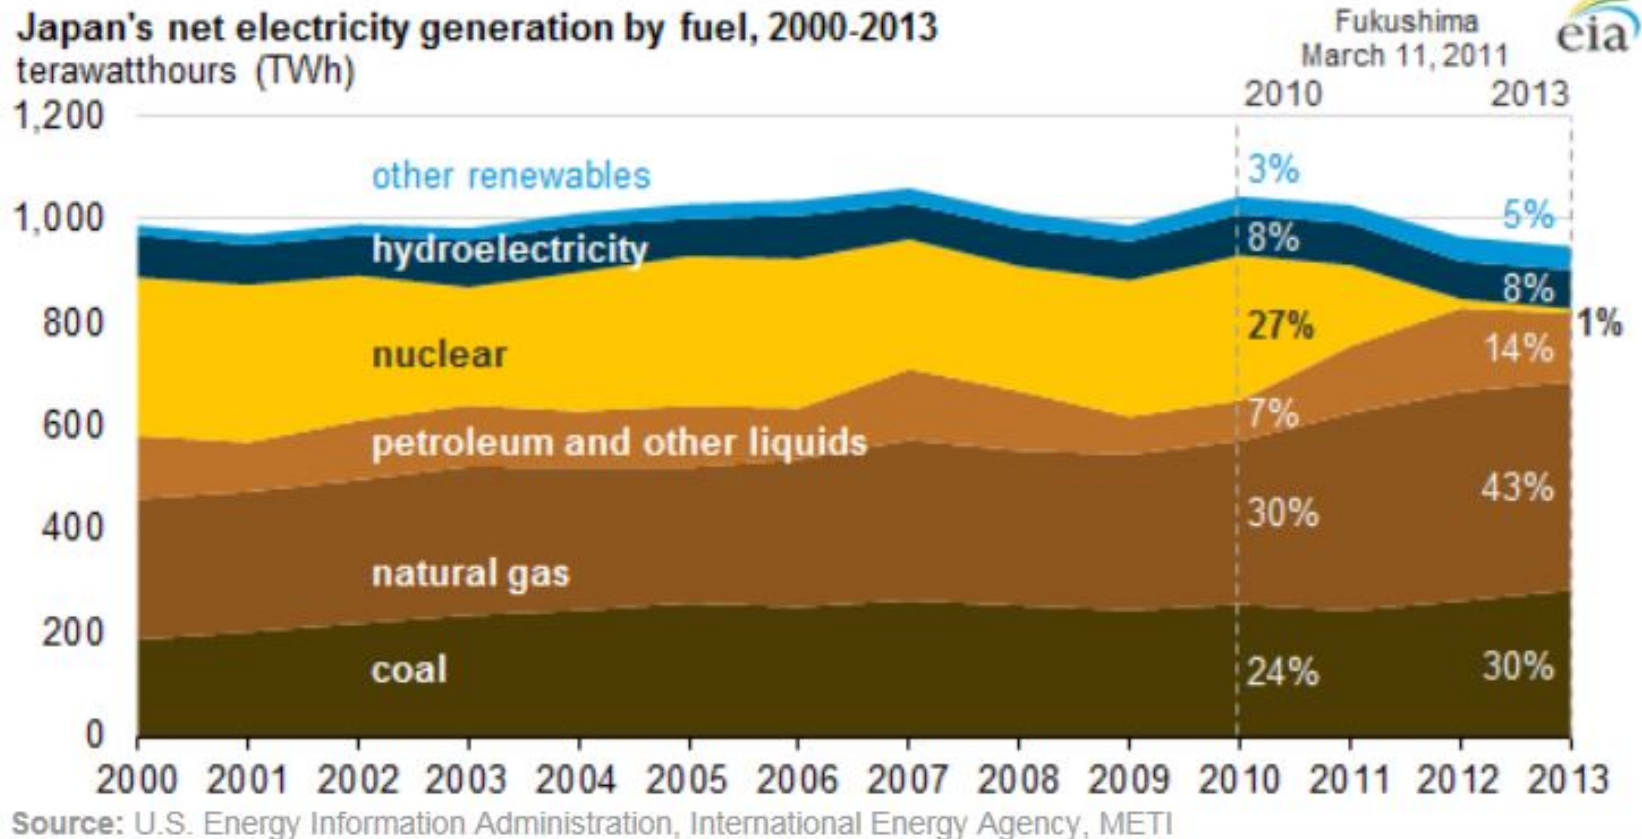

Fukushima Impact on Japanese Generation Mix