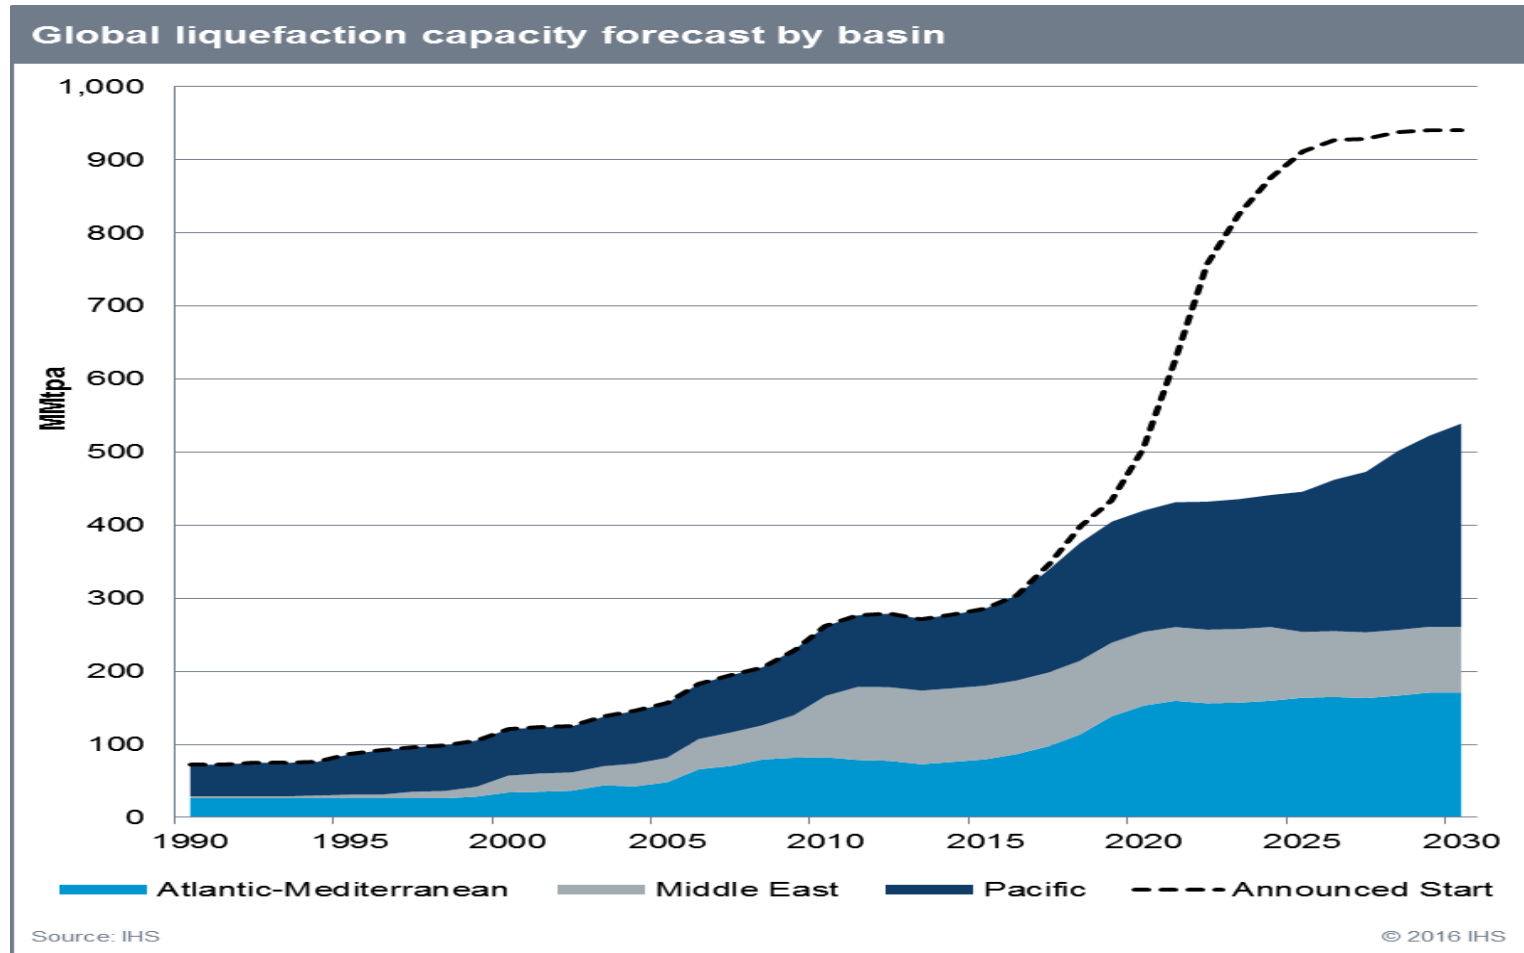

New England Canada Business Council Executive Session 2

Robert Wilson
President & CEO
ENGIE Gas & LNG LLC
Thursday, November 17, 2016

Fukushima Impact on Japanese Generation Mix

Global LNG Supply Response